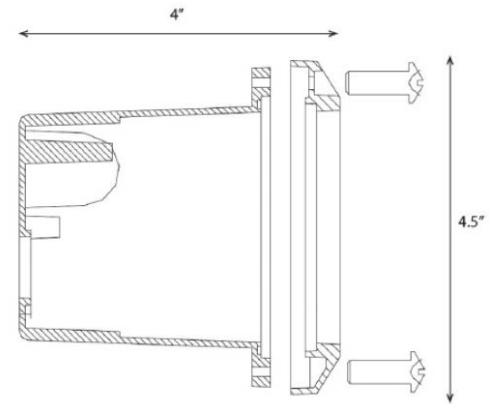

FIXTURE SPECIFICATIONS

INTENDED USE

The specification grade Alcon Lighting Kern Architectural LED Step Light Flush Mount Fixture delivers ambient and practical lighting to stairs, stairwells, and decks in interior and exterior applications. The low voltage Kern LED Step Light improves visibility and adds an inviting glow to your residential or commercial space. Step lights can be used to enhance your landscape, amplify your deck lighting when entertaining, for commercial exterior lighting, or simply to feel more secure knowing your staircase is brightly lit.

PRODUCT FAMILY ACCESSORIES

- SST40W** | 40W Transformer
- SST75W** | 75W Transformer
- SST100W** | 100W Transformer
- SST200W** | 200W Transformer
- SST300W** | 300W Transformer

FEATURES

- Construction:** Die-Cast Brass
- Lens:** Open Faced Frosted Lens
- Dimensions:** W 4.5" x D 4" x H 3"
- Bulb:** Fixture Supplied with 1 (1.5W or 3.0W) Wedge Base LED Lamp
- Wiring:** 18" of #18-2, SPT-1W Leads
- Voltage:** 12V
- Color Temperature:** 2700K Warm
- Power:** Remote 12 Volt Transformer Required
- Warranty:** Lifetime Warranty on Fixture, 40,000 Hours on LED