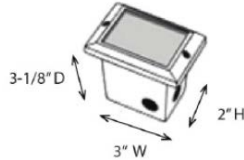

FIXTURE SPECIFICATIONS

INTENDED USE

The specification grade Alcon Lighting Kern Architectural LED Step Light Flush Mount Fixture delivers ambient and practical lighting to stairs, stairwells, and decks in interior and exterior applications. The low voltage Kern LED Step Light improves visibility and adds an inviting glow to your residential or commercial space. Step lights can be used to enhance your landscape, amplify your deck lighting when entertaining, for commercial exterior lighting, or simply to feel more secure knowing your staircase is brightly lit.

PRODUCT FAMILY ACCESSORIES

- SST40W** | 40W Transformer
- SST75W** | 75W Transformer
- SST100W** | 100W Transformer
- SST200W** | 200W Transformer
- SST300W** | 300W Transformer

FEATURES

- Construction:** Die-Cast Brass
- Lens:** Open Faced Frosted Lens
- Dimensions:** W 4.5" x D 4" x H 3"
- Bulb:** Fixture Supplied with 1 (1.5W or 3.0W) Wedge Base LED Lamp
- Wiring:** 18" of #18-2, SPT-1W Leads
- Voltage:** 12V
- Color Temperature:** 2700K Warm
- Power:** Remote 12 Volt Transformer Required
- Warranty:** Lifetime Warranty on Fixture, 40,000 Hours on LED